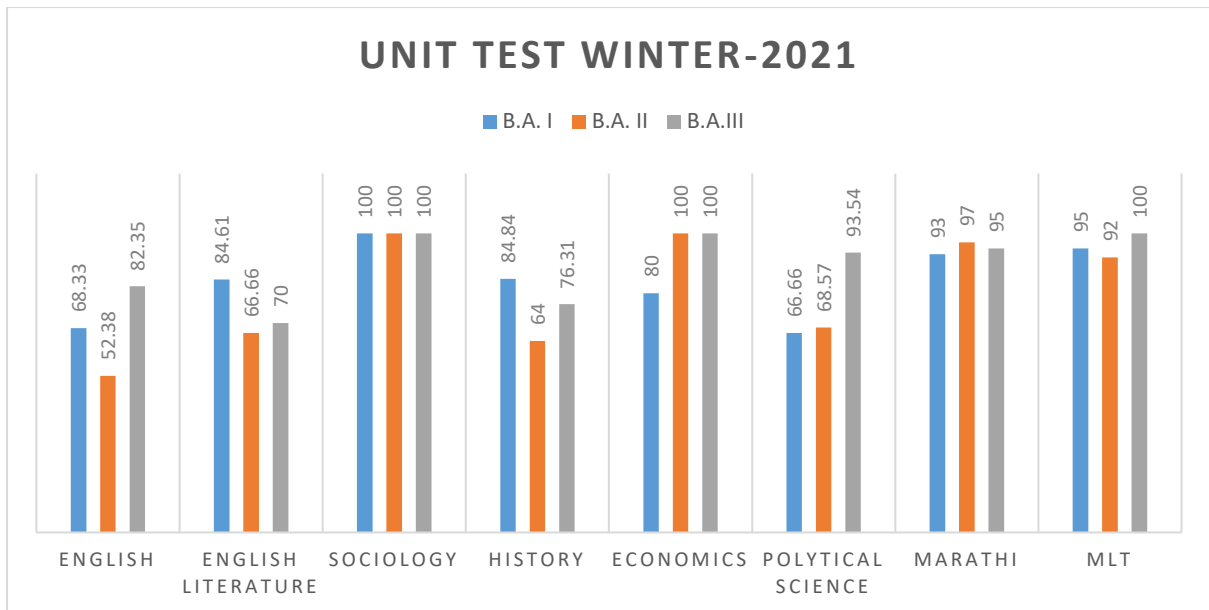

3. Commerce Stream

Result for P.G. Examination