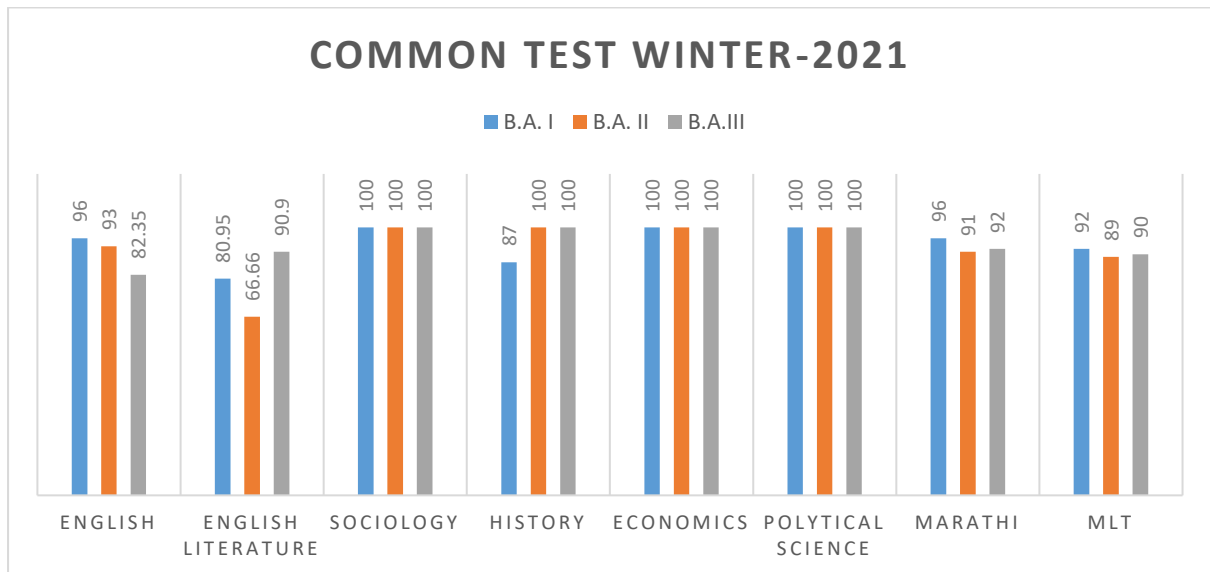

2. Arts stream