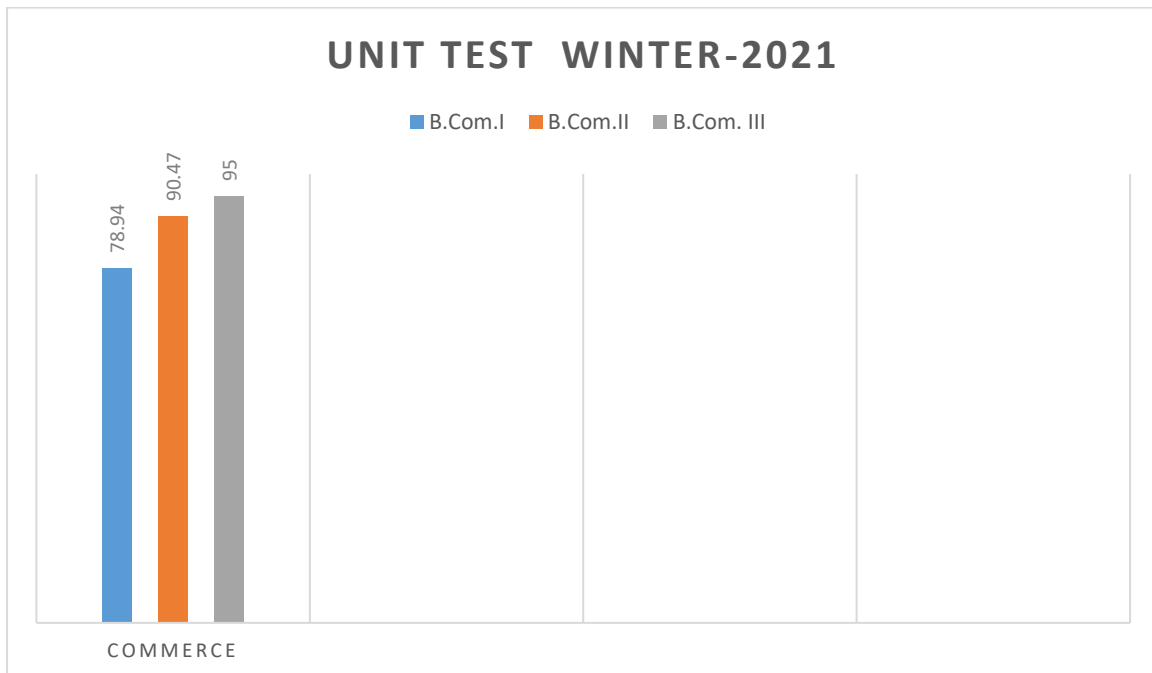

The unit test results are shown graphically for both UG and PG students as follows.

1. Science stream

2. Arts stream

3. Commerce Stream

Result for P.G. Examination

1. Science stream

❖ Internal Test

The Internal test was conducted at departmental level in lecture timings through online mode on MCQs at their own convenient date.