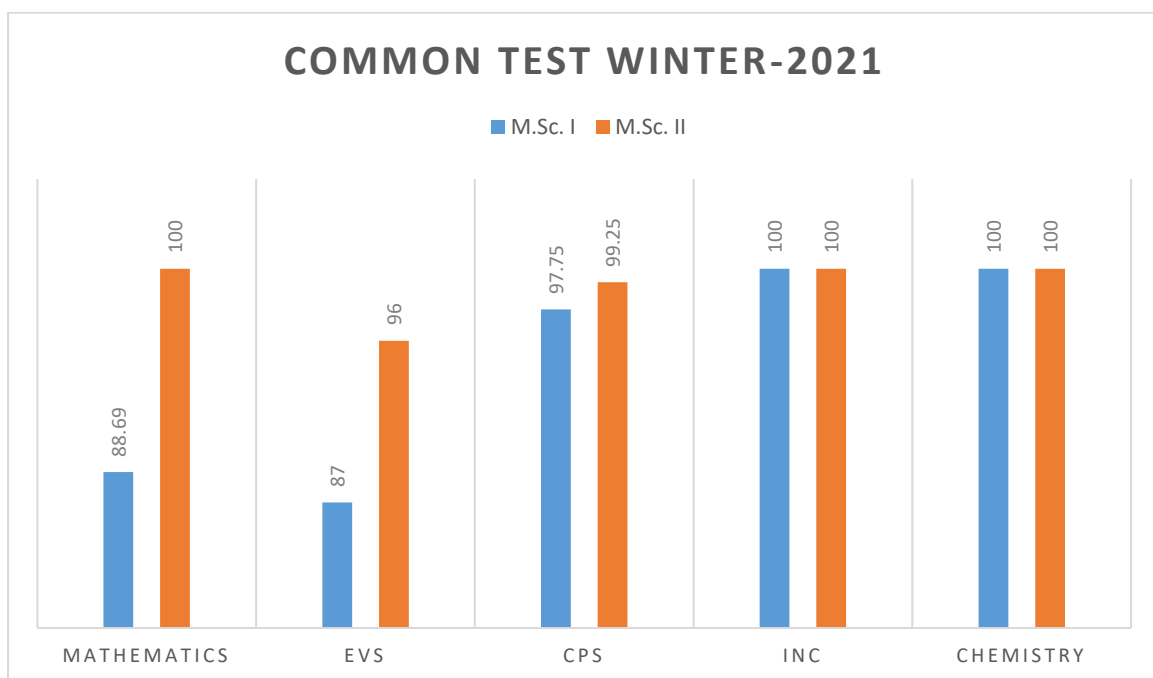

The common test result shown by graphically for both UG and PG students as follows.

1. Science stream

2. Arts stream

Result for P.G. Examination

For even semester:

The committee has conducted unit test and common test for even semester of UG and PG students.