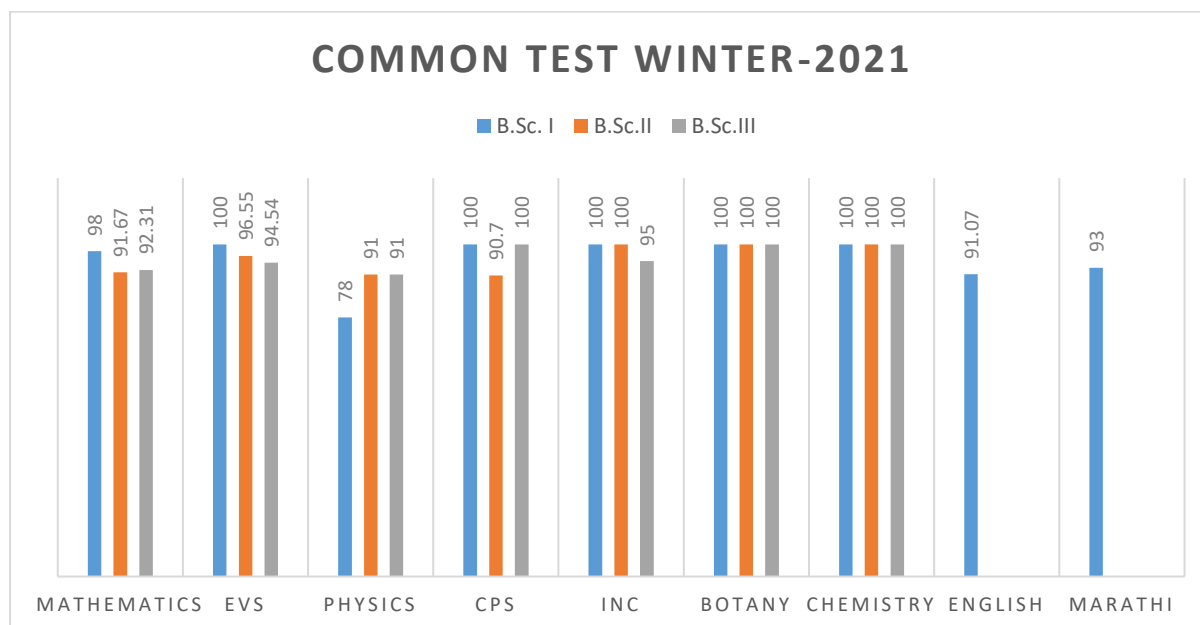

History

Sr. No.	Class	No. of Stud. Admitted	No. of Stud. Appeared	No. of Stud. Pass	No. of Stud. Fail	Results in % (Out of Appeared Stud.)
1	B.A. I Sem-I	53	31	27	04	87.00%
2	B.A. II Sem-III	56	33	33	00	100.00%
3	B.A. III Sem-V	54	38	38	00	100.00%

Sociology

Sr. No.	Class	No. of Stud. Admitted	No. of Stud. Appeared	No. of Stud. Pass	No. of Stud. Fail	Results in % (Out of Appeared Stud.)
1	B.A. I Sem-I	52	18	18	00	100.00%
2	B.A. II Sem-III	64	20	20	00	100.00%
3	B.A. III Sem-V	48	30	30	00	100.00%

The common test result shown by graphically for both UG and PG students as follows.

1. Science stream