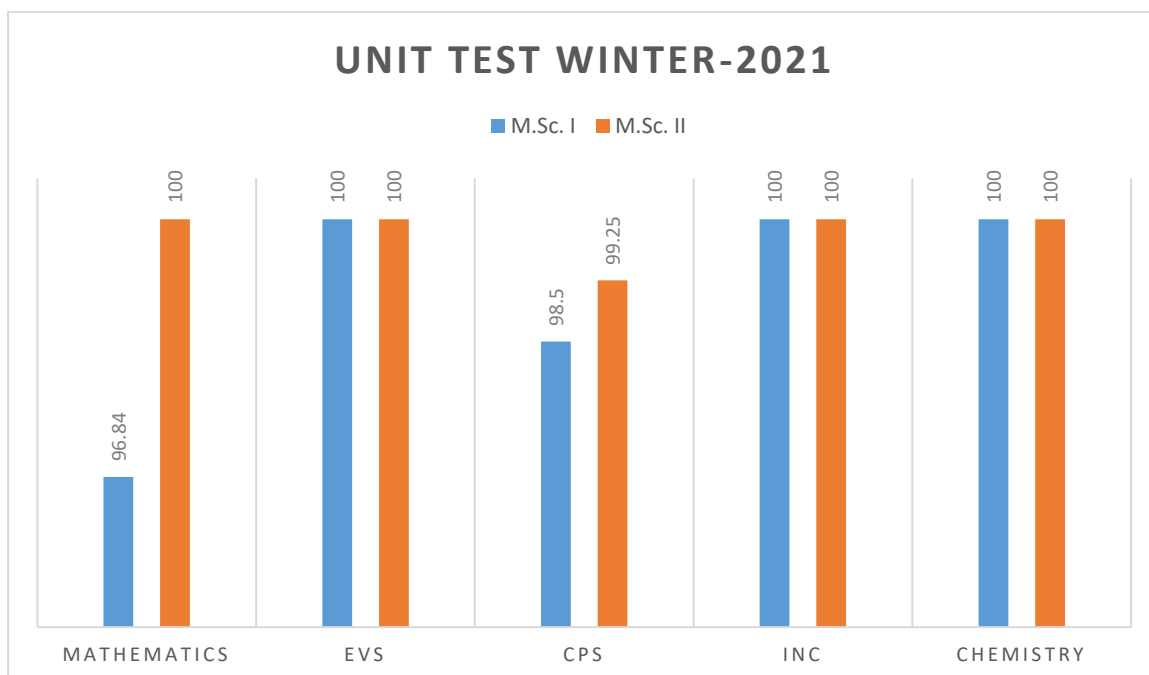

The unit test results are shown graphically for both UG and PG students as follows.

1. Science stream

2. Arts stream

3. Commerce Stream

Result for P.G. Examination

1. Science stream

❖ Internal Test

The Internal test was conducted at departmental level in lecture timings through online mode on MCQs at their own convenient date.