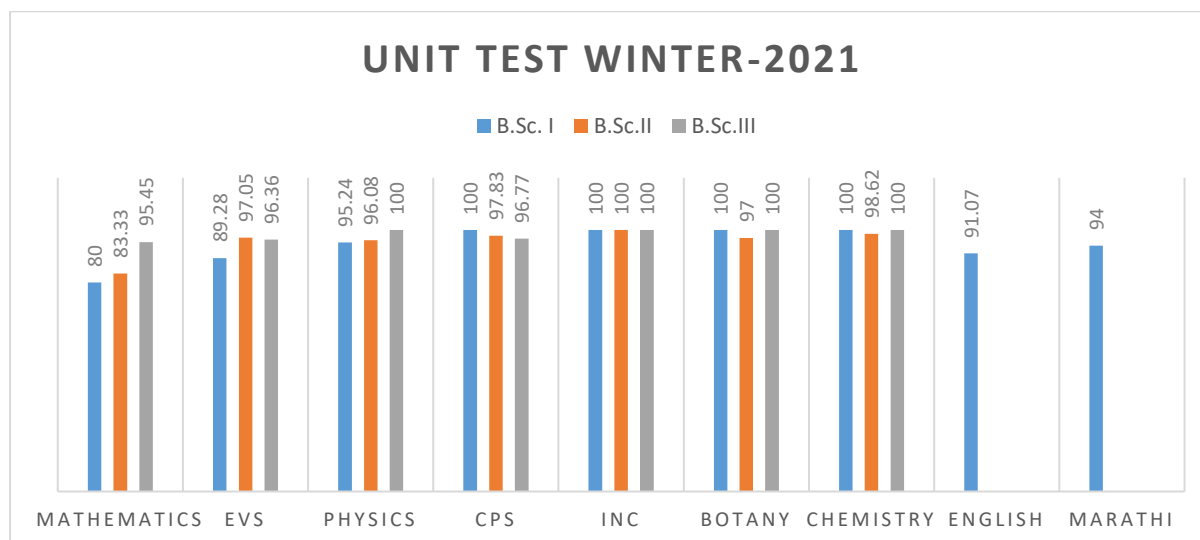

Sr. No.	Class	No. of Stud. Admitted	No. of Stud. Appeared	No. of Stud. Pass	No. of Stud. Fail	Results in % (Out of Appeared Stud.)
1	B.A. I Sem-I	52	17	17	00	100.00%
2	B.A. II Sem-III	64	30	30	00	100.00%
3	B.A. III Sem-V	48	23	23	00	100.00%

Commerce

Sr. No.	Class	No. of Stud. Admitted	No. of Stud. Appeared	No. of Stud. Pass	No. of Stud. Fail	Results in % (Out of Appeared Stud.)
1	B.Com. I Sem-I	38	34	30	04	78.94%
2	B.Com. II Sem-III	63	60	57	03	90.47%
3	B.Com. III Sem-V	60	60	57	03	95.00%

The unit test results are shown graphically for both UG and PG students as follows.

1. Science stream

2. Arts stream